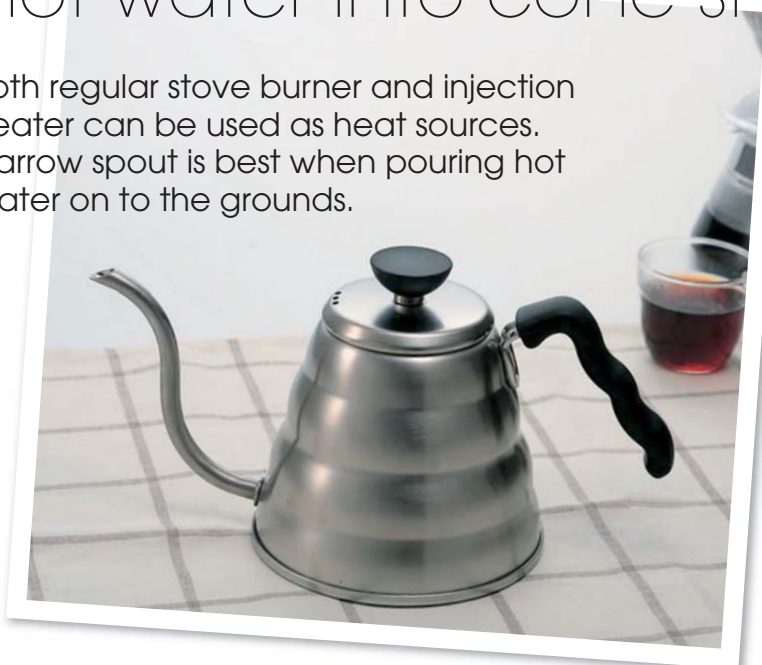

Heatproof glass server designed solely for the microwave

Both pot and lid are made by heatproof glass. The silicon packing protects the lid for safe use. Use with the lid in the microwave.

Art. Nr. **XGS-36TB**
Name : V60 Range Server "Clear"
Spec. W114·D114·H130 (mm) 360ml

Art. Nr. **XGS-60TB**
Name : V60 Range Server "Clear"
Spec. W130·D130·H152 (mm) 600ml

Art. Nr. **XGS-80TB**
Name : V60 Range Server "Clear"
Spec. W137·D137·H172 (mm) 800ml

Narrow mouth kettle suitable for pouring hot water into cone-shaped

Both regular stove burner and injection heater can be used as heat sources. Narrow spout is best when pouring hot water on to the grounds.

Art. Nr. **VKB-120HSV**
Name : V60 Coffee Drip Kettle "Buono"
Spec. W266·D150·H156 (mm) 800ml