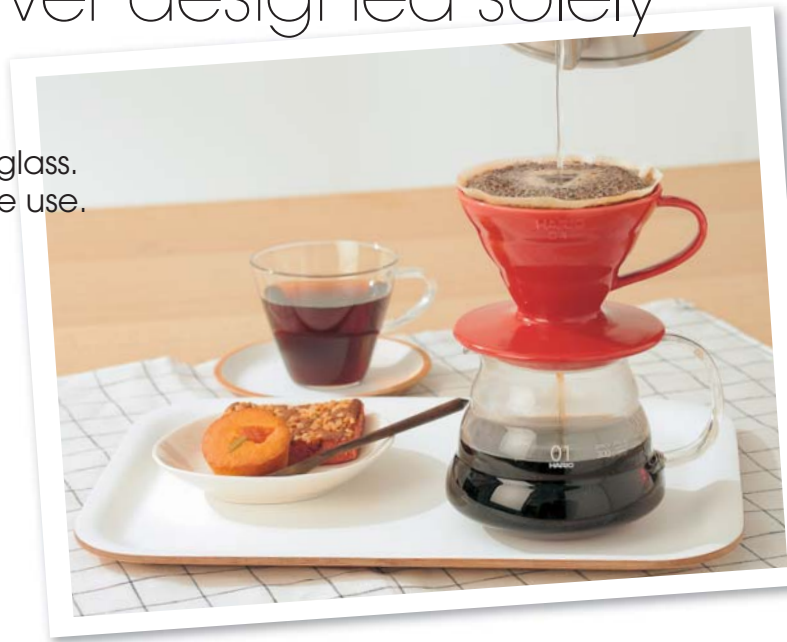

Heatproof glass server designed solely for the microwave

Both pot and lid are made by heatproof glass. The silicon packing protects the lid for safe use. Use with the lid in the microwave.

Art. Nr. **XGS-36TB**
Name : V60 Range Server "Clear"
Spec. W114·D114·H130 (mm) 360ml

Art. Nr. **XGS-60TB**
Name : V60 Range Server "Clear"
Spec. W130·D130·H152 (mm) 600ml

Art. Nr. **XGS-80TB**
Name : V60 Range Server "Clear"
Spec. W137·D137·H172 (mm) 800ml

Narrow mouth kettle suitable for pouring hot water into cone-shaped

Both regular stove burner and injection heater can be used as heat sources. Narrow spout is best when pouring hot water on to the grounds.

Art. Nr. **VKB-120HSV**
Name : V60 Coffee Drip Kettle "Buono"
Spec. W266·D150·H156 (mm) 800ml