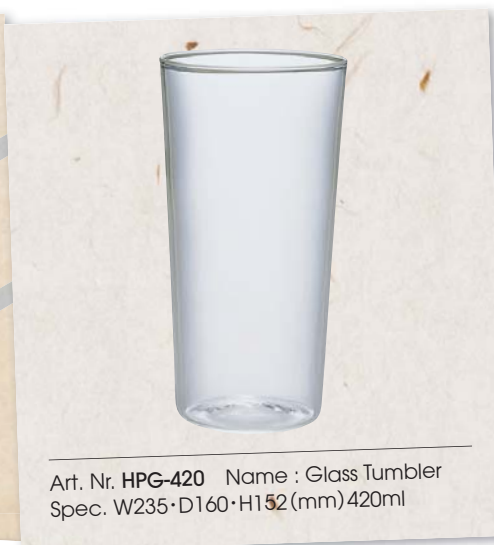

Enjoy much more beer foam

Frosted inner portion helps produce creamy foam. Glass-in-glass structure keeps the surface free from condensation.

Glass-in-glass structure!

Art. Nr. **BGW-420**
Name : Double Glass Bubbly Beer Cup
Spec. W210·D125·H103 (mm) 420ml

Art. Nr. **HPG-300** Name : Glass Tumbler
Spec. W205·D140·H135 (mm) 300ml

Art. Nr. **HPG-420** Name : Glass Tumbler
Spec. W235·D160·H152 (mm) 420ml